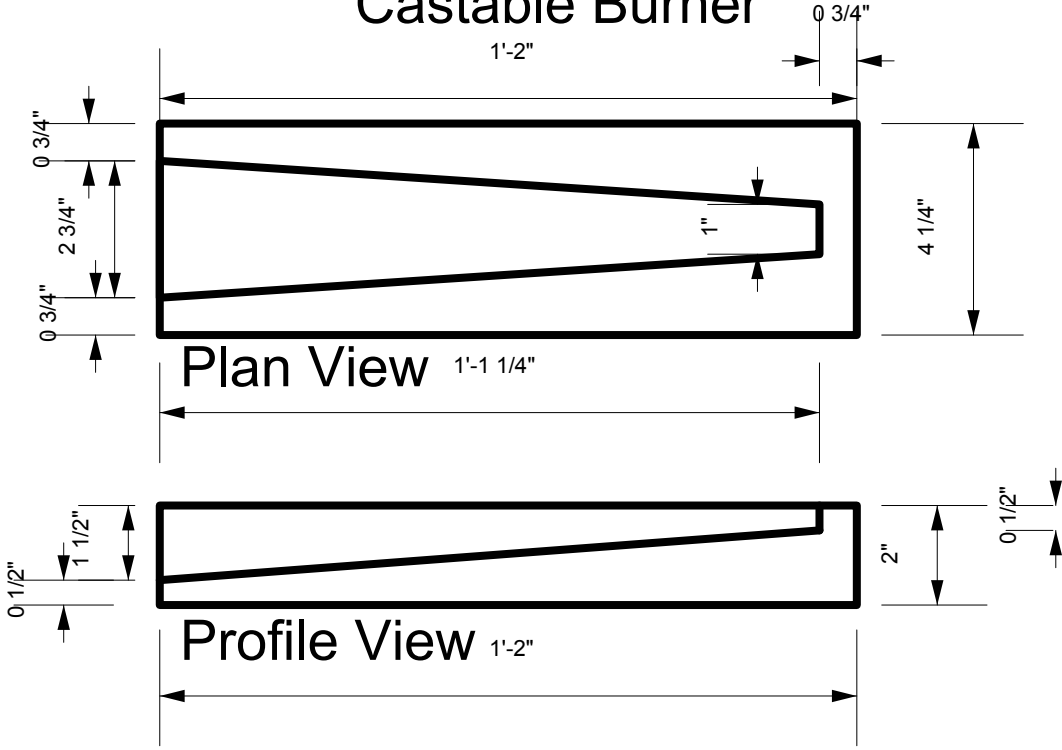

Castable Burner

Foam Block